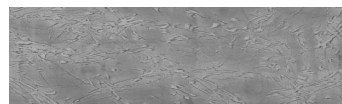

**Struktura: Rain**  
**Barva: Tokyo Graphite**  
**Graphite**

**Speciální efekt pohledového betonu**

Sand texture in Tokyo Graphite colour

Winter texture in Sydney Light colour

Ocean texture in Chicago Grey colour

Desert texture in Tokyo Graphite colour

Snow texture in Sydney Light colour

Cloud texture in Chicago Grey colour

Autumn texture in Chicago Grey and Tokyo Graphite colours

Frost texture in Tokyo Graphite and Sydney Light colours

Wave texture in Chicago Grey colour

Wind texture in Chicago Grey colour

Ice texture in Sydney Light colour

Lake texture in Sydney Light colour

Více informací o omítkách a barvách naleznete na

[www.ceresit.cz](http://www.ceresit.cz)

Storm texture in Tokyo Graphite and Sydney Light colours

Rock texture in Sydney Light and Tokyo Graphite colours

Více informací o omítkách a barvách naleznete na  
[www.ceresit.cz](http://www.ceresit.cz)