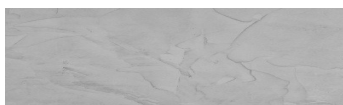

**Struktura: Rain**  
**Barva: Tokyo Graphite**  
**Graphite**

**Speciální efekt pohledového betonu**

Sand texture in Tokyo Graphite colour

Winter texture in Sydney Light colour

Ocean texture in Chicago Grey colour

Desert texture in Tokyo Graphite colour

Snow texture in Sydney Light colour

Cloud texture in Chicago Grey colour

Autumn texture in Chicago Grey and Tokyo Graphite colours

Frost texture in Tokyo Graphite and Sydney Light colours

Wave texture in Chicago Grey colour

Wind texture in Chicago Grey colour

Ice texture in Sydney Light colour

Lake texture in Sydney Light colour

Více informací o omítkách a barvách naleznete na

[www.ceresit.cz](http://www.ceresit.cz)