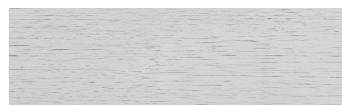

**Struktura: Rain**  
**Barva: Tokyo Graphite**  
**Graphite**

**Speciální efekt pohledového betonu**

Sand texture in Tokyo Graphite colour

Winter texture in Sydney Light colour

Ocean texture in Chicago Grey colour

Desert texture in Tokyo Graphite colour

Snow texture in Sydney Light colour

Cloud texture in Chicago Grey colour

Autumn texture in Chicago Grey and Tokyo Graphite colours

Frost texture in Tokyo Graphite and Sydney Light colours

Wave texture in Chicago Grey colour

Wind texture in Chicago Grey colour

Ice texture in Sydney Light colour

Lake texture in Sydney Light colour

Více informací o omítkách a barvách naleznete na

[www.ceresit.cz](http://www.ceresit.cz)