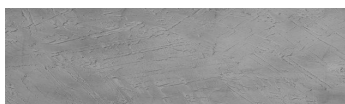

**Struktura: Rain**  
**Barva: Tokyo Graphite**  
**Graphite**

**Speciální efekt pohledového betonu**

Sand texture in Tokyo Graphite colour

Winter texture in Sydney Light colour

Ocean texture in Chicago Grey colour

Desert texture in Tokyo Graphite colour

Snow texture in Sydney Light colour

Cloud texture in Chicago Grey colour

Autumn texture in Chicago Grey and Tokyo Graphite colours

Frost texture in Tokyo Graphite and Sydney Light colours

Wave texture in Chicago Grey colour

Wind texture in Chicago Grey colour

Ice texture in Sydney Light colour

Lake texture in Sydney Light colour

Více informací o omítkách a barvách naleznete na

[www.ceresit.cz](http://www.ceresit.cz)

Storm texture in Tokyo Graphite and Sydney Light colours

Rock texture in Sydney Light and Tokyo Graphite colours

Více informací o omítkách a barvách naleznete na  
[www.ceresit.cz](http://www.ceresit.cz)