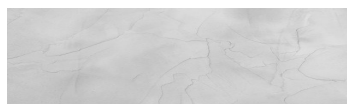

**Struktura: Rain**  
**Barva: Tokyo Graphite**  
**Graphite**

**Speciální efekt pohledového betonu**

Sand texture in Tokyo Graphite colour

Winter texture in Sydney Light colour

Ocean texture in Chicago Grey colour

Desert texture in Tokyo Graphite colour

Snow texture in Sydney Light colour

Cloud texture in Chicago Grey colour

Autumn texture in Chicago Grey and Tokyo Graphite colours

Frost texture in Tokyo Graphite and Sydney Light colours

Wave texture in Chicago Grey colour

Wind texture in Chicago Grey colour

Ice texture in Sydney Light colour

Lake texture in Sydney Light colour

Více informací o omítkách a barvách naleznete na

[www.ceresit.cz](http://www.ceresit.cz)

Storm texture in Tokyo Graphite and Sydney Light colours

Rock texture in Sydney Light and Tokyo Graphite colours

Více informací o omítkách a barvách naleznete na  
[www.ceresit.cz](http://www.ceresit.cz)