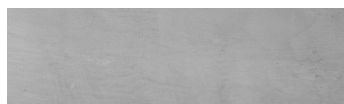

**Struktura:****Rock&nbsp;; Barva:****Sydney Light a****Tokyo Graphite****Speciální efekt pohledového betonu**

Sand texture in Tokyo Graphite colour

Winter texture in Sydney Light colour

Ocean texture in Chicago Grey colour

Desert texture in Tokyo Graphite colour

Snow texture in Sydney Light colour

Cloud texture in Chicago Grey colour

Autumn texture in Chicago Grey and Tokyo Graphite colours

Frost texture in Tokyo Graphite and Sydney Light colours