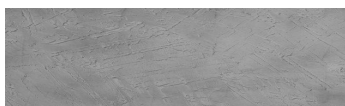

**Struktura:****Rock&nbsp;; Barva:****Sydney Light a****Tokyo Graphite****Speciální efekt pohledového betonu**

Sand texture in Tokyo Graphite colour

Winter texture in Sydney Light colour

Ocean texture in Chicago Grey colour

Wave texture in Chicago Grey colour

Wind texture in Chicago Grey colour

Ice texture in Sydney Light colour

Lake texture in Sydney Light colour

Storm texture in Tokyo Graphite and Sydney Light colours

Rain texture in Tokyo Graphite colour