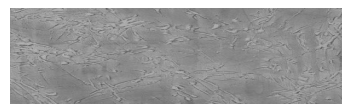

**Struktura:****Rock&nbsp;; Barva:****Sydney Light a****Tokyo Graphite****Speciální efekt pohledového betonu**

Sand texture in Tokyo Graphite colour

Winter texture in Sydney Light colour

Ocean texture in Chicago Grey colour

Desert texture in Tokyo Graphite colour

Snow texture in Sydney Light colour

Cloud texture in Chicago Grey colour

Autumn texture in Chicago Grey and Tokyo Graphite colours

Frost texture in Tokyo Graphite and Sydney Light colours

Wave texture in Chicago Grey colour

Wind texture in Chicago Grey colour

Ice texture in Sydney Light colour

Lake texture in Sydney Light colour

Storm texture in Tokyo Graphite and Sydney Light colours

Rain texture in Tokyo Graphite colour