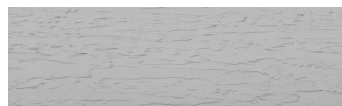

**Struktura:****Rock&nbsp;; Barva:****Sydney Light a****Tokyo Graphite****Speciální efekt pohledového betonu**

Sand texture in Tokyo Graphite colour

Winter texture in Sydney Light colour

Ocean texture in Chicago Grey colour

Desert texture in Tokyo Graphite colour

Snow texture in Sydney Light colour

Cloud texture in Chicago Grey colour

Autumn texture in Chicago Grey and Tokyo Graphite colours

Frost texture in Tokyo Graphite and Sydney Light colours

Wave texture in Chicago Grey colour

Wind texture in Chicago Grey colour

Ice texture in Sydney Light colour

Lake texture in Sydney Light colour

Storm texture in Tokyo Graphite and Sydney Light colours

Rain texture in Tokyo Graphite colour