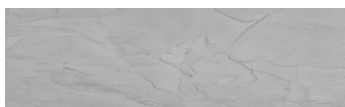

**Struktura:****Rock&nbsp;; Barva:****Sydney Light a****Tokyo Graphite****Speciální efekt pohledového betonu**

Sand texture in Tokyo Graphite colour

Winter texture in Sydney Light colour

Ocean texture in Chicago Grey colour

Desert texture in Tokyo Graphite colour

Snow texture in Sydney Light colour

Cloud texture in Chicago Grey colour

Autumn texture in Chicago Grey and Tokyo Graphite colours

Frost texture in Tokyo Graphite and Sydney Light colours

Wave texture in Chicago Grey colour

Wind texture in Chicago Grey colour

Ice texture in Sydney Light colour

Lake texture in Sydney Light colour

Storm texture in Tokyo Graphite and Sydney Light colours

Rain texture in Tokyo Graphite colour