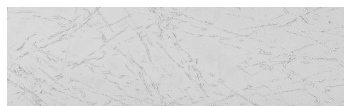

**Struktura:****Rock&nbsp;; Barva:****Sydney Light a****Tokyo Graphite****Speciální efekt pohledového betonu**

Sand texture in Tokyo Graphite colour

Winter texture in Sydney Light colour

Ocean texture in Chicago Grey colour

Desert texture in Tokyo Graphite colour

Snow texture in Sydney Light colour

Cloud texture in Chicago Grey colour

Autumn texture in Chicago Grey and Tokyo Graphite colours

Frost texture in Tokyo Graphite and Sydney Light colours