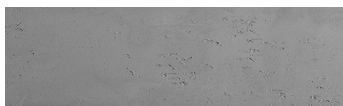

**Struktura:****Rock&nbsp;; Barva:****Sydney Light a****Tokyo Graphite****Speciální efekt pohledového betonu**

Sand texture in Tokyo Graphite colour

Winter texture in Sydney Light colour

Ocean texture in Chicago Grey colour

Desert texture in Tokyo Graphite colour

Snow texture in Sydney Light colour

Cloud texture in Chicago Grey colour

Autumn texture in Chicago Grey and Tokyo Graphite colours

Frost texture in Tokyo Graphite and Sydney Light colours