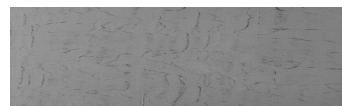

**Struktura:****Rock&nbsp;; Barva:****Sydney Light a****Tokyo Graphite****Speciální efekt pohledového betonu**

Sand texture in Tokyo Graphite colour

Winter texture in Sydney Light colour

Ocean texture in Chicago Grey colour

Desert texture in Tokyo Graphite colour

Snow texture in Sydney Light colour

Cloud texture in Chicago Grey colour

Autumn texture in Chicago Grey and Tokyo Graphite colours

Frost texture in Tokyo Graphite and Sydney Light colours

Wave texture in Chicago Grey colour

Wind texture in Chicago Grey colour

Ice texture in Sydney Light colour

Lake texture in Sydney Light colour

Storm texture in Tokyo Graphite and Sydney Light colours

Rain texture in Tokyo Graphite colour