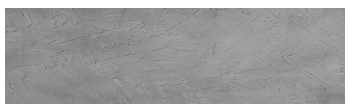

Struktura:
Rock Barva:
Sydney Light a
Tokyo Graphite

Speciální efekt pohledového betonu

Sand texture in Tokyo Graphite colour

Winter texture in Sydney Light colour

Ocean texture in Chicago Grey colour

Desert texture in Tokyo Graphite colour

Snow texture in Sydney Light colour

Cloud texture in Chicago Grey colour

Autumn texture in Chicago Grey and
Tokyo Graphite coloursFrost texture in Tokyo Graphite and
Sydney Light colours

Více informací o omítkách a barvách naleznete na

Wave texture in Chicago Grey colour

Wind texture in Chicago Grey colour

Ice texture in Sydney Light colour

Lake texture in Sydney Light colour

Storm texture in Tokyo Graphite and Sydney Light colours

Rain texture in Tokyo Graphite colour