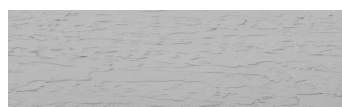

Struktura:
**Rock **
Barva:
Sydney Light a
Tokyo Graphite

Speciální efekt pohledového betonu

Sand texture in Tokyo Graphite colour

Winter texture in Sydney Light colour

Ocean texture in Chicago Grey colour

Desert texture in Tokyo Graphite colour

Snow texture in Sydney Light colour

Cloud texture in Chicago Grey colour

Autumn texture in Chicago Grey and Tokyo Graphite colours

Frost texture in Tokyo Graphite and Sydney Light colours

Wave texture in Chicago Grey colour

Wind texture in Chicago Grey colour

Ice texture in Sydney Light colour

Lake texture in Sydney Light colour

Storm texture in Tokyo Graphite and Sydney Light colours

Rain texture in Tokyo Graphite colour