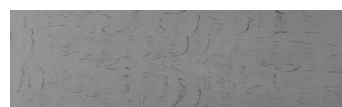

Struktura:
**Rock **
Barva:
Sydney Light a
Tokyo Graphite

Speciální efekt pohledového betonu

Sand texture in Tokyo Graphite colour

Winter texture in Sydney Light colour

Ocean texture in Chicago Grey colour

Desert texture in Tokyo Graphite colour

Snow texture in Sydney Light colour

Cloud texture in Chicago Grey colour

Autumn texture in Chicago Grey and Tokyo Graphite colours

Frost texture in Tokyo Graphite and Sydney Light colours