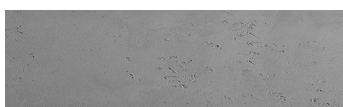

Struktura:
**Rock **
Barva:
Sydney Light a
Tokyo Graphite

Speciální efekt pohledového betonu

Sand texture in Tokyo Graphite colour

Winter texture in Sydney Light colour

Ocean texture in Chicago Grey colour

Desert texture in Tokyo Graphite colour

Snow texture in Sydney Light colour

Cloud texture in Chicago Grey colour

Autumn texture in Chicago Grey and Tokyo Graphite colours

Frost texture in Tokyo Graphite and Sydney Light colours