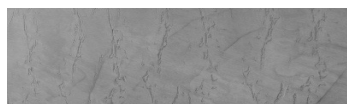

Struktura:
**Rock **
Barva:
Sydney Light a
Tokyo Graphite

Speciální efekt pohledového betonu

Sand texture in Tokyo Graphite colour

Winter texture in Sydney Light colour

Ocean texture in Chicago Grey colour

Wave texture in Chicago Grey colour

Wind texture in Chicago Grey colour

Ice texture in Sydney Light colour

Lake texture in Sydney Light colour

Storm texture in Tokyo Graphite and Sydney Light colours

Rain texture in Tokyo Graphite colour