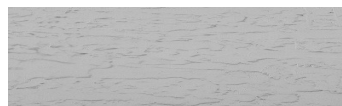

Struktura:
Rock Barva:
Sydney Light a
Tokyo Graphite

Speciální efekt pohledového betonu

Sand texture in Tokyo Graphite colour

Winter texture in Sydney Light colour

Ocean texture in Chicago Grey colour

Desert texture in Tokyo Graphite colour

Snow texture in Sydney Light colour

Cloud texture in Chicago Grey colour

Autumn texture in Chicago Grey and
Tokyo Graphite coloursFrost texture in Tokyo Graphite and
Sydney Light colours

Více informací o omítkách a barvách naleznete na

Wave texture in Chicago Grey colour

Wind texture in Chicago Grey colour

Ice texture in Sydney Light colour

Lake texture in Sydney Light colour

Storm texture in Tokyo Graphite and Sydney Light colours

Rain texture in Tokyo Graphite colour