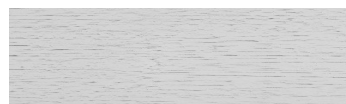

Struktura:
Rock Barva:
Sydney Light a
Tokyo Graphite

Speciální efekt pohledového betonu

Sand texture in Tokyo Graphite colour

Winter texture in Sydney Light colour

Ocean texture in Chicago Grey colour

Desert texture in Tokyo Graphite colour

Snow texture in Sydney Light colour

Cloud texture in Chicago Grey colour

Autumn texture in Chicago Grey and
Tokyo Graphite coloursFrost texture in Tokyo Graphite and
Sydney Light colours

Více informací o omítkách a barvách naleznete na

Wave texture in Chicago Grey colour

Wind texture in Chicago Grey colour

Ice texture in Sydney Light colour

Lake texture in Sydney Light colour

Storm texture in Tokyo Graphite and Sydney Light colours

Rain texture in Tokyo Graphite colour