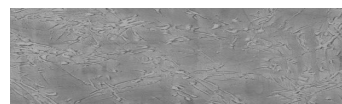

Struktura:
Rock Barva:
Sydney Light a
Tokyo Graphite

Speciální efekt pohledového betonu

Sand texture in Tokyo Graphite colour

Winter texture in Sydney Light colour

Ocean texture in Chicago Grey colour

Desert texture in Tokyo Graphite colour

Snow texture in Sydney Light colour

Cloud texture in Chicago Grey colour

Autumn texture in Chicago Grey and
Tokyo Graphite coloursFrost texture in Tokyo Graphite and
Sydney Light colours

Více informací o omítkách a barvách naleznete na

Wave texture in Chicago Grey colour

Wind texture in Chicago Grey colour

Ice texture in Sydney Light colour

Lake texture in Sydney Light colour

Storm texture in Tokyo Graphite and Sydney Light colours

Rain texture in Tokyo Graphite colour