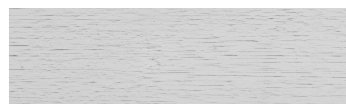

Struktura:
**Rock **
Barva:
Sydney Light a
Tokyo Graphite

Speciální efekt pohledového betonu

Sand texture in Tokyo Graphite colour

Winter texture in Sydney Light colour

Ocean texture in Chicago Grey colour

Desert texture in Tokyo Graphite colour

Snow texture in Sydney Light colour

Cloud texture in Chicago Grey colour

Autumn texture in Chicago Grey and Tokyo Graphite colours

Frost texture in Tokyo Graphite and Sydney Light colours

Wave texture in Chicago Grey colour

Wind texture in Chicago Grey colour

Ice texture in Sydney Light colour

Lake texture in Sydney Light colour

Storm texture in Tokyo Graphite and Sydney Light colours

Rain texture in Tokyo Graphite colour