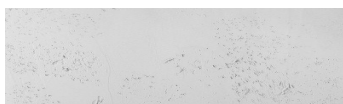

Struktura:
**Rock **
Barva:
Sydney Light a
Tokyo Graphite

Speciální efekt pohledového betonu

Sand texture in Tokyo Graphite colour

Winter texture in Sydney Light colour

Ocean texture in Chicago Grey colour

Desert texture in Tokyo Graphite colour

Snow texture in Sydney Light colour

Cloud texture in Chicago Grey colour

Autumn texture in Chicago Grey and Tokyo Graphite colours

Frost texture in Tokyo Graphite and Sydney Light colours