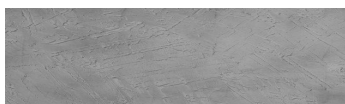

Struktura:
**Rock **
Barva:
Sydney Light a
Tokyo Graphite

Speciální efekt pohledového betonu

Sand texture in Tokyo Graphite colour

Winter texture in Sydney Light colour

Ocean texture in Chicago Grey colour

Wave texture in Chicago Grey colour

Wind texture in Chicago Grey colour

Ice texture in Sydney Light colour

Lake texture in Sydney Light colour

Storm texture in Tokyo Graphite and Sydney Light colours

Rain texture in Tokyo Graphite colour