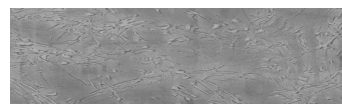

Struktura:
**Rock **
Barva:
Sydney Light a
Tokyo Graphite

Speciální efekt pohledového betonu

Sand texture in Tokyo Graphite colour

Winter texture in Sydney Light colour

Ocean texture in Chicago Grey colour

Desert texture in Tokyo Graphite colour

Snow texture in Sydney Light colour

Cloud texture in Chicago Grey colour

Autumn texture in Chicago Grey and Tokyo Graphite colours

Frost texture in Tokyo Graphite and Sydney Light colours

Wave texture in Chicago Grey colour

Wind texture in Chicago Grey colour

Ice texture in Sydney Light colour

Lake texture in Sydney Light colour

Storm texture in Tokyo Graphite and Sydney Light colours

Rain texture in Tokyo Graphite colour