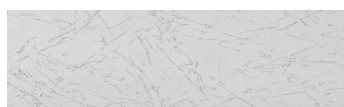

Struktura:
**Rock **
Barva:
Sydney Light a
Tokyo Graphite

Speciální efekt pohledového betonu

Sand texture in Tokyo Graphite colour

Winter texture in Sydney Light colour

Ocean texture in Chicago Grey colour

Desert texture in Tokyo Graphite colour

Snow texture in Sydney Light colour

Cloud texture in Chicago Grey colour

Autumn texture in Chicago Grey and Tokyo Graphite colours

Frost texture in Tokyo Graphite and Sydney Light colours