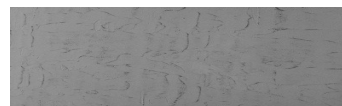

Struktura:
Rock Barva:
Sydney Light a
Tokyo Graphite

Speciální efekt pohledového betonu

Sand texture in Tokyo Graphite colour

Winter texture in Sydney Light colour

Ocean texture in Chicago Grey colour

Desert texture in Tokyo Graphite colour

Snow texture in Sydney Light colour

Cloud texture in Chicago Grey colour

Autumn texture in Chicago Grey and
Tokyo Graphite coloursFrost texture in Tokyo Graphite and
Sydney Light colours

Více informací o omítkách a barvách naleznete na

Wave texture in Chicago Grey colour

Wind texture in Chicago Grey colour

Ice texture in Sydney Light colour

Lake texture in Sydney Light colour

Storm texture in Tokyo Graphite and Sydney Light colours

Rain texture in Tokyo Graphite colour