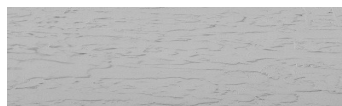

Struktura:
Storm Barva:
Tokyo Graphite a
Sydney Light

Speciální efekt pohledového betonu

Sand texture in Tokyo Graphite colour

Winter texture in Sydney Light colour

Ocean texture in Chicago Grey colour

Desert texture in Tokyo Graphite colour

Snow texture in Sydney Light colour

Cloud texture in Chicago Grey colour

Autumn texture in Chicago Grey and
Tokyo Graphite coloursFrost texture in Tokyo Graphite and
Sydney Light colours

Více informací o omítkách a barvách naleznete na

Wave texture in Chicago Grey colour

Wind texture in Chicago Grey colour

Ice texture in Sydney Light colour

Lake texture in Sydney Light colour

Rock texture in Sydney Light and Tokyo Graphite colours

Rain texture in Tokyo Graphite colour