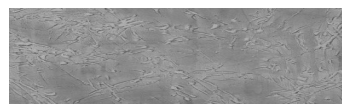

Struktura:
Storm Barva:
Tokyo Graphite a
Sydney Light

Speciální efekt pohledového betonu

Sand texture in Tokyo Graphite colour

Winter texture in Sydney Light colour

Ocean texture in Chicago Grey colour

Desert texture in Tokyo Graphite colour

Snow texture in Sydney Light colour

Cloud texture in Chicago Grey colour

Autumn texture in Chicago Grey and
Tokyo Graphite coloursFrost texture in Tokyo Graphite and
Sydney Light colours

Více informací o omítkách a barvách naleznete na

Wave texture in Chicago Grey colour

Wind texture in Chicago Grey colour

Ice texture in Sydney Light colour

Lake texture in Sydney Light colour

Rock texture in Sydney Light and Tokyo Graphite colours

Rain texture in Tokyo Graphite colour