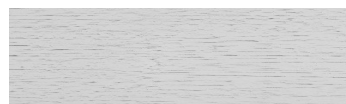

Struktura:
Storm Barva:
Tokyo Graphite a
Sydney Light

Speciální efekt pohledového betonu

Sand texture in Tokyo Graphite colour

Winter texture in Sydney Light colour

Ocean texture in Chicago Grey colour

Desert texture in Tokyo Graphite colour

Snow texture in Sydney Light colour

Cloud texture in Chicago Grey colour

Autumn texture in Chicago Grey and
Tokyo Graphite coloursFrost texture in Tokyo Graphite and
Sydney Light colours

Více informací o omítkách a barvách naleznete na

Wave texture in Chicago Grey colour

Wind texture in Chicago Grey colour

Ice texture in Sydney Light colour

Lake texture in Sydney Light colour

Rock texture in Sydney Light and Tokyo Graphite colours

Rain texture in Tokyo Graphite colour