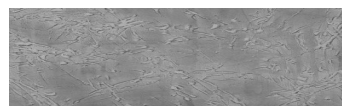

Struktura:
Storm; **Barva:**
Tokyo Graphite a
Sydney Light

Speciální efekt pohledového betonu

Sand texture in Tokyo Graphite colour

Winter texture in Sydney Light colour

Ocean texture in Chicago Grey colour

Desert texture in Tokyo Graphite colour

Snow texture in Sydney Light colour

Cloud texture in Chicago Grey colour

Autumn texture in Chicago Grey and
Tokyo Graphite coloursFrost texture in Tokyo Graphite and
Sydney Light colours

Wave texture in Chicago Grey colour

Wind texture in Chicago Grey colour

Ice texture in Sydney Light colour

Lake texture in Sydney Light colour

Rock texture in Sydney Light and Tokyo Graphite colours

Rain texture in Tokyo Graphite colour