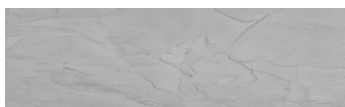

Struktura:
Storm Barva:
Tokyo Graphite a
Sydney Light

Speciální efekt pohledového betonu

Sand texture in Tokyo Graphite colour

Winter texture in Sydney Light colour

Ocean texture in Chicago Grey colour

Desert texture in Tokyo Graphite colour

Snow texture in Sydney Light colour

Cloud texture in Chicago Grey colour

Autumn texture in Chicago Grey and
Tokyo Graphite coloursFrost texture in Tokyo Graphite and
Sydney Light colours

Více informací o omítkách a barvách naleznete na

Wave texture in Chicago Grey colour

Wind texture in Chicago Grey colour

Ice texture in Sydney Light colour

Lake texture in Sydney Light colour

Rock texture in Sydney Light and Tokyo Graphite colours

Rain texture in Tokyo Graphite colour