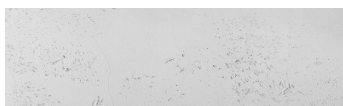

Struktura:
Storm; **Barva:**
Tokyo Graphite a
Sydney Light

Speciální efekt pohledového betonu

Sand texture in Tokyo Graphite colour

Winter texture in Sydney Light colour

Ocean texture in Chicago Grey colour

Desert texture in Tokyo Graphite colour

Snow texture in Sydney Light colour

Cloud texture in Chicago Grey colour

Autumn texture in Chicago Grey and
Tokyo Graphite coloursFrost texture in Tokyo Graphite and
Sydney Light colours