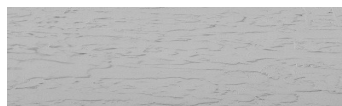

Struktura:
Storm; **Barva:**
Tokyo Graphite a
Sydney Light

Speciální efekt pohledového betonu

Sand texture in Tokyo Graphite colour

Winter texture in Sydney Light colour

Ocean texture in Chicago Grey colour

Desert texture in Tokyo Graphite colour

Snow texture in Sydney Light colour

Cloud texture in Chicago Grey colour

Autumn texture in Chicago Grey and
Tokyo Graphite coloursFrost texture in Tokyo Graphite and
Sydney Light colours

Wave texture in Chicago Grey colour

Wind texture in Chicago Grey colour

Ice texture in Sydney Light colour

Lake texture in Sydney Light colour

Rock texture in Sydney Light and Tokyo Graphite colours

Rain texture in Tokyo Graphite colour