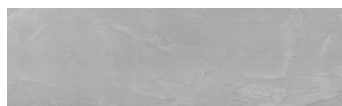

Struktura:
Storm; **Barva:**
Tokyo Graphite a
Sydney Light

Speciální efekt pohledového betonu

Sand texture in Tokyo Graphite colour

Winter texture in Sydney Light colour

Ocean texture in Chicago Grey colour

Desert texture in Tokyo Graphite colour

Snow texture in Sydney Light colour

Cloud texture in Chicago Grey colour

Autumn texture in Chicago Grey and
Tokyo Graphite coloursFrost texture in Tokyo Graphite and
Sydney Light colours

Wave texture in Chicago Grey colour

Wind texture in Chicago Grey colour

Ice texture in Sydney Light colour

Lake texture in Sydney Light colour

Rock texture in Sydney Light and Tokyo Graphite colours

Rain texture in Tokyo Graphite colour