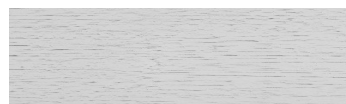

Struktura:
Storm; **Barva:**
Tokyo Graphite a
Sydney Light

Speciální efekt pohledového betonu

Sand texture in Tokyo Graphite colour

Winter texture in Sydney Light colour

Ocean texture in Chicago Grey colour

Desert texture in Tokyo Graphite colour

Snow texture in Sydney Light colour

Cloud texture in Chicago Grey colour

Autumn texture in Chicago Grey and
Tokyo Graphite coloursFrost texture in Tokyo Graphite and
Sydney Light colours

Wave texture in Chicago Grey colour

Wind texture in Chicago Grey colour

Ice texture in Sydney Light colour

Lake texture in Sydney Light colour

Rock texture in Sydney Light and Tokyo Graphite colours

Rain texture in Tokyo Graphite colour