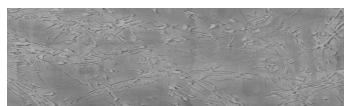

Struktura:
Storm Barva:
Tokyo Graphite a
Sydney Light

Speciální efekt pohledového betonu

Sand texture in Tokyo Graphite colour

Winter texture in Sydney Light colour

Ocean texture in Chicago Grey colour

Desert texture in Tokyo Graphite colour

Snow texture in Sydney Light colour

Cloud texture in Chicago Grey colour

Autumn texture in Chicago Grey and
Tokyo Graphite coloursFrost texture in Tokyo Graphite and
Sydney Light colours

Více informací o omítkách a barvách naleznete na

Wave texture in Chicago Grey colour

Wind texture in Chicago Grey colour

Ice texture in Sydney Light colour

Lake texture in Sydney Light colour

Rock texture in Sydney Light and Tokyo Graphite colours

Rain texture in Tokyo Graphite colour