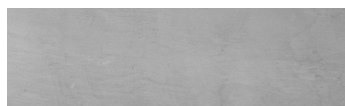

Struktura:
Storm; **Barva:**
Tokyo Graphite a
Sydney Light

Speciální efekt pohledového betonu

Sand texture in Tokyo Graphite colour

Winter texture in Sydney Light colour

Ocean texture in Chicago Grey colour

Desert texture in Tokyo Graphite colour

Snow texture in Sydney Light colour

Cloud texture in Chicago Grey colour

Autumn texture in Chicago Grey and
Tokyo Graphite coloursFrost texture in Tokyo Graphite and
Sydney Light colours