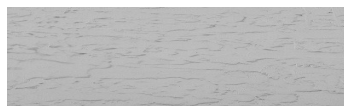

Struktura:
Storm Barva:
Tokyo Graphite a
Sydney Light

Speciální efekt pohledového betonu

Sand texture in Tokyo Graphite colour

Winter texture in Sydney Light colour

Ocean texture in Chicago Grey colour

Desert texture in Tokyo Graphite colour

Snow texture in Sydney Light colour

Cloud texture in Chicago Grey colour

Autumn texture in Chicago Grey and
Tokyo Graphite coloursFrost texture in Tokyo Graphite and
Sydney Light colours

Více informací o omítkách a barvách naleznete na

Wave texture in Chicago Grey colour

Wind texture in Chicago Grey colour

Ice texture in Sydney Light colour

Lake texture in Sydney Light colour

Rock texture in Sydney Light and Tokyo Graphite colours

Rain texture in Tokyo Graphite colour