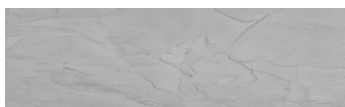

Wave texture in Chicago Grey colour