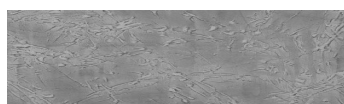

**Struktura:**  
**Lake&nbsp;   Barva:**  
**Sydney Light**

### Speciální efekt pohledového betonu

Sand texture in Tokyo Graphite colour

Winter texture in Sydney Light colour

Ocean texture in Chicago Grey colour

Desert texture in Tokyo Graphite colour

Snow texture in Sydney Light colour

Cloud texture in Chicago Grey colour

Autumn texture in Chicago Grey and Tokyo Graphite colours

Frost texture in Tokyo Graphite and Sydney Light colours

Více informací o omítkách a barvách naleznete na

[www.ceresit.cz](http://www.ceresit.cz)

Wave texture in Chicago Grey colour

Wind texture in Chicago Grey colour

Ice texture in Sydney Light colour

Storm texture in Tokyo Graphite and Sydney Light colours

Rock texture in Sydney Light and Tokyo Graphite colours