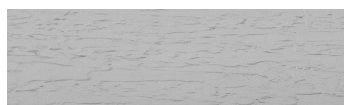

DETAILY BAREV

Struktura:
Wind Barva:
Chicago Grey

Speciální efekt pohledového betonu

Sand texture in Tokyo Graphite colour

Winter texture in Sydney Light colour

Ocean texture in Chicago Grey colour

Desert texture in Tokyo Graphite colour

Snow texture in Sydney Light colour

Cloud texture in Chicago Grey colour

Autumn texture in Chicago Grey and Tokyo Graphite colours

Frost texture in Tokyo Graphite and Sydney Light colours

Více informací o omítkách a barvách naleznete na

Wave texture in Chicago Grey colour

Ice texture in Sydney Light colour

Lake texture in Sydney Light colour

Storm texture in Tokyo Graphite and Sydney Light colours

Rock texture in Sydney Light and Tokyo Graphite colours