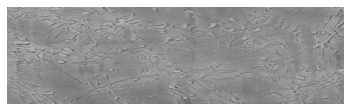

DETAILY BAREV

Struktura:
Wind Barva:
Chicago Grey

Speciální efekt pohledového betonu

Sand texture in Tokyo Graphite colour

Winter texture in Sydney Light colour

Ocean texture in Chicago Grey colour

Desert texture in Tokyo Graphite colour

Snow texture in Sydney Light colour

Cloud texture in Chicago Grey colour

Autumn texture in Chicago Grey and Tokyo Graphite colours

Frost texture in Tokyo Graphite and Sydney Light colours

Více informací o omítkách a barvách naleznete na

Wave texture in Chicago Grey colour

Ice texture in Sydney Light colour

Lake texture in Sydney Light colour

Storm texture in Tokyo Graphite and Sydney Light colours

Rock texture in Sydney Light and Tokyo Graphite colours