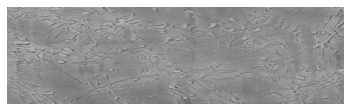

# DETAILY BAREV

**Struktura:**  
**Wind&nbsp; Barva:**  
**Chicago Grey**

## Speciální efekt pohledového betonu

Sand texture in Tokyo Graphite colour

Winter texture in Sydney Light colour

Ocean texture in Chicago Grey colour

Desert texture in Tokyo Graphite colour

Snow texture in Sydney Light colour

Cloud texture in Chicago Grey colour

Autumn texture in Chicago Grey and Tokyo Graphite colours

Frost texture in Tokyo Graphite and Sydney Light colours

Více informací o omítkách a barvách naleznete na

[www.ceresit.cz](http://www.ceresit.cz)

Wave texture in Chicago Grey colour

Ice texture in Sydney Light colour

Lake texture in Sydney Light colour

Storm texture in Tokyo Graphite and Sydney Light colours

Rock texture in Sydney Light and Tokyo Graphite colours