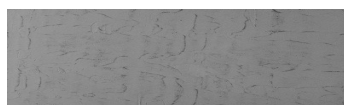

DETAILY BAREV

Struktura:
Wind Barva:
Chicago Grey

Speciální efekt pohledového betonu

Sand texture in Tokyo Graphite colour

Winter texture in Sydney Light colour

Ocean texture in Chicago Grey colour

Desert texture in Tokyo Graphite colour

Snow texture in Sydney Light colour

Cloud texture in Chicago Grey colour

Autumn texture in Chicago Grey and Tokyo Graphite colours

Frost texture in Tokyo Graphite and Sydney Light colours

Více informací o omítkách a barvách naleznete na

Wave texture in Chicago Grey colour

Ice texture in Sydney Light colour

Lake texture in Sydney Light colour

Storm texture in Tokyo Graphite and Sydney Light colours

Rock texture in Sydney Light and Tokyo Graphite colours