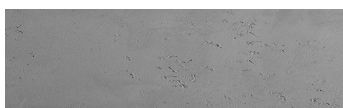

DETAILY BAREV

Struktura:
Wind Barva:
Chicago Grey

Speciální efekt pohledového betonu

Sand texture in Tokyo Graphite colour

Winter texture in Sydney Light colour

Ocean texture in Chicago Grey colour

Desert texture in Tokyo Graphite colour

Snow texture in Sydney Light colour

Cloud texture in Chicago Grey colour

Autumn texture in Chicago Grey and Tokyo Graphite colours

Frost texture in Tokyo Graphite and Sydney Light colours

Více informací o omítkách a barvách naleznete na

Wave texture in Chicago Grey colour

Ice texture in Sydney Light colour

Lake texture in Sydney Light colour

Storm texture in Tokyo Graphite and Sydney Light colours

Rock texture in Sydney Light and Tokyo Graphite colours