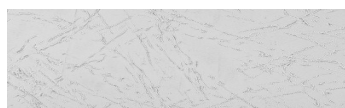

DETAILY BAREV

Struktura:
Wind Barva:
Chicago Grey

Speciální efekt pohledového betonu

Sand texture in Tokyo Graphite colour

Winter texture in Sydney Light colour

Ocean texture in Chicago Grey colour

Desert texture in Tokyo Graphite colour

Snow texture in Sydney Light colour

Cloud texture in Chicago Grey colour

Autumn texture in Chicago Grey and Tokyo Graphite colours

Frost texture in Tokyo Graphite and Sydney Light colours

Více informací o omítkách a barvách naleznete na