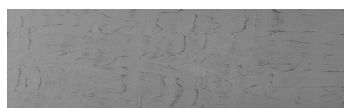

DETAILY BAREV

Struktura:
Wind Barva:
Chicago Grey

Speciální efekt pohledového betonu

Sand texture in Tokyo Graphite colour

Winter texture in Sydney Light colour

Ocean texture in Chicago Grey colour

Desert texture in Tokyo Graphite colour

Snow texture in Sydney Light colour

Cloud texture in Chicago Grey colour

Autumn texture in Chicago Grey and Tokyo Graphite colours

Frost texture in Tokyo Graphite and Sydney Light colours

Více informací o omítkách a barvách naleznete na

Wave texture in Chicago Grey colour

Ice texture in Sydney Light colour

Lake texture in Sydney Light colour

Storm texture in Tokyo Graphite and Sydney Light colours

Rock texture in Sydney Light and Tokyo Graphite colours