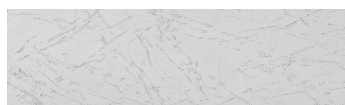

DETAILY BAREV

Struktura:
Wind Barva:
Chicago Grey

Speciální efekt pohledového betonu

Sand texture in Tokyo Graphite colour

Winter texture in Sydney Light colour

Ocean texture in Chicago Grey colour

Desert texture in Tokyo Graphite colour

Snow texture in Sydney Light colour

Cloud texture in Chicago Grey colour

Autumn texture in Chicago Grey and Tokyo Graphite colours

Frost texture in Tokyo Graphite and Sydney Light colours

Více informací o omítkách a barvách naleznete na