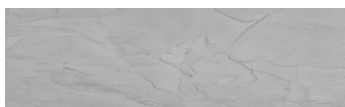

DETAILY BAREV

Struktura:
Wind Barva:
Chicago Grey

Speciální efekt pohledového betonu

Sand texture in Tokyo Graphite colour

Winter texture in Sydney Light colour

Ocean texture in Chicago Grey colour

Desert texture in Tokyo Graphite colour

Snow texture in Sydney Light colour

Cloud texture in Chicago Grey colour

Autumn texture in Chicago Grey and Tokyo Graphite colours

Frost texture in Tokyo Graphite and Sydney Light colours

Více informací o omítkách a barvách naleznete na

Wave texture in Chicago Grey colour

Ice texture in Sydney Light colour

Lake texture in Sydney Light colour

Storm texture in Tokyo Graphite and Sydney Light colours

Rock texture in Sydney Light and Tokyo Graphite colours