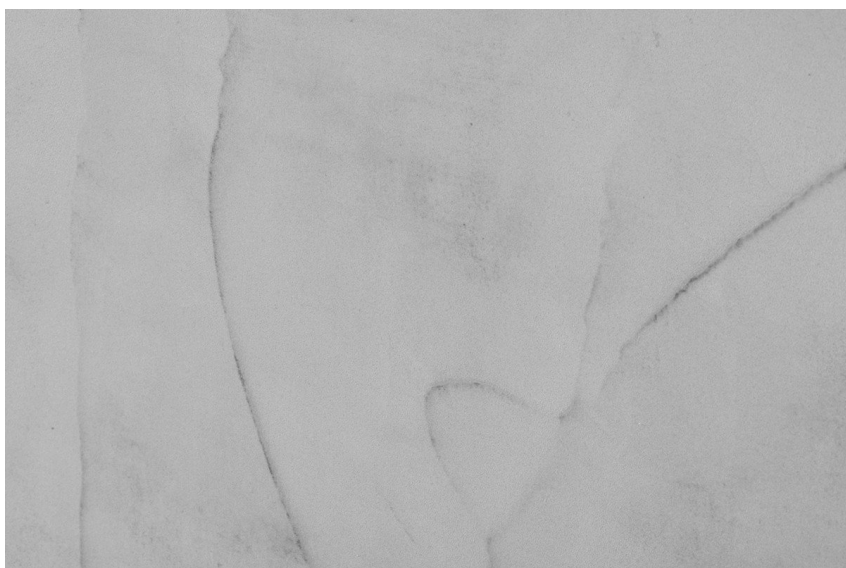

DETAILY BAREV

Struktura:
Wind Barva:
Chicago Grey

Speciální efekt pohledového betonu

Sand texture in Tokyo Graphite colour

Winter texture in Sydney Light colour

Ocean texture in Chicago Grey colour

Desert texture in Tokyo Graphite colour

Snow texture in Sydney Light colour

Cloud texture in Chicago Grey colour

Autumn texture in Chicago Grey and Tokyo Graphite colours

Frost texture in Tokyo Graphite and Sydney Light colours

Více informací o omítkách a barvách naleznete na

Wave texture in Chicago Grey colour

Ice texture in Sydney Light colour

Lake texture in Sydney Light colour

Storm texture in Tokyo Graphite and Sydney Light colours

Rock texture in Sydney Light and Tokyo Graphite colours