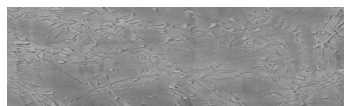

DETAILY BAREV

Struktura:
Wind Barva:
Chicago Grey

Speciální efekt pohledového betonu

Sand texture in Tokyo Graphite colour

Winter texture in Sydney Light colour

Ocean texture in Chicago Grey colour

Desert texture in Tokyo Graphite colour

Snow texture in Sydney Light colour

Cloud texture in Chicago Grey colour

Autumn texture in Chicago Grey and Tokyo Graphite colours

Frost texture in Tokyo Graphite and Sydney Light colours

Více informací o omítkách a barvách naleznete na

Wave texture in Chicago Grey colour

Ice texture in Sydney Light colour

Lake texture in Sydney Light colour

Storm texture in Tokyo Graphite and Sydney Light colours

Rock texture in Sydney Light and Tokyo Graphite colours