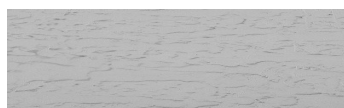

DETAILY BAREV

Struktura:
Wind Barva:
Chicago Grey

Speciální efekt pohledového betonu

Sand texture in Tokyo Graphite colour

Winter texture in Sydney Light colour

Ocean texture in Chicago Grey colour

Desert texture in Tokyo Graphite colour

Snow texture in Sydney Light colour

Cloud texture in Chicago Grey colour

Autumn texture in Chicago Grey and Tokyo Graphite colours

Frost texture in Tokyo Graphite and Sydney Light colours

Více informací o omítkách a barvách naleznete na

Wave texture in Chicago Grey colour

Ice texture in Sydney Light colour

Lake texture in Sydney Light colour

Storm texture in Tokyo Graphite and Sydney Light colours

Rock texture in Sydney Light and Tokyo Graphite colours