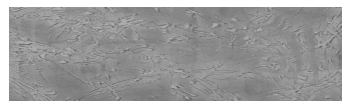

**Struktura:**  
**Wave&nbsp;**  
**Barva:**  
**Chicago Grey**

**Speciální efekt pohledového betonu**

Sand texture in Tokyo Graphite colour

Winter texture in Sydney Light colour

Ocean texture in Chicago Grey colour

Desert texture in Tokyo Graphite colour

Snow texture in Sydney Light colour

Cloud texture in Chicago Grey colour

Autumn texture in Chicago Grey and Tokyo Graphite colours

Frost texture in Tokyo Graphite and Sydney Light colours

Wind texture in Chicago Grey colour

Ice texture in Sydney Light colour

Lake texture in Sydney Light colour

Storm texture in Tokyo Graphite and Sydney Light colours

Rock texture in Sydney Light and Tokyo Graphite colours