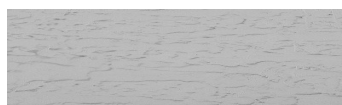

**Struktura:**  
**Wave&nbsp;**  
**Barva:**  
**Chicago Grey**

**Speciální efekt pohledového betonu**

Sand texture in Tokyo Graphite colour

Winter texture in Sydney Light colour

Ocean texture in Chicago Grey colour

Desert texture in Tokyo Graphite colour

Snow texture in Sydney Light colour

Cloud texture in Chicago Grey colour

Autumn texture in Chicago Grey and Tokyo Graphite colours

Frost texture in Tokyo Graphite and Sydney Light colours