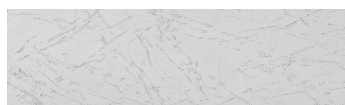

**Struktura:**  
**Wave&nbsp;**  
**Barva:**  
**Chicago Grey**

**Speciální efekt pohledového betonu**

Sand texture in Tokyo Graphite colour

Winter texture in Sydney Light colour

Ocean texture in Chicago Grey colour

Desert texture in Tokyo Graphite colour

Snow texture in Sydney Light colour

Cloud texture in Chicago Grey colour

Autumn texture in Chicago Grey and Tokyo Graphite colours

Frost texture in Tokyo Graphite and Sydney Light colours