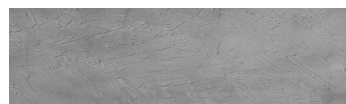

**Struktura:**  
**Wave&nbsp;**  
**Barva:**  
**Chicago Grey**

**Speciální efekt pohledového betonu**

Sand texture in Tokyo Graphite colour

Winter texture in Sydney Light colour

Ocean texture in Chicago Grey colour

Desert texture in Tokyo Graphite colour

Snow texture in Sydney Light colour

Cloud texture in Chicago Grey colour

Autumn texture in Chicago Grey and Tokyo Graphite colours

Frost texture in Tokyo Graphite and Sydney Light colours

Wind texture in Chicago Grey colour

Ice texture in Sydney Light colour

Lake texture in Sydney Light colour

Storm texture in Tokyo Graphite and Sydney Light colours

Rock texture in Sydney Light and Tokyo Graphite colours