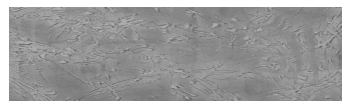

Struktura:
**Wave **
Barva:
Chicago Grey

Speciální efekt pohledového betonu

Sand texture in Tokyo Graphite colour

Winter texture in Sydney Light colour

Ocean texture in Chicago Grey colour

Desert texture in Tokyo Graphite colour

Snow texture in Sydney Light colour

Cloud texture in Chicago Grey colour

Autumn texture in Chicago Grey and Tokyo Graphite colours

Frost texture in Tokyo Graphite and Sydney Light colours

Více informací o omítkách a barvách naleznete na

Wind texture in Chicago Grey colour

Ice texture in Sydney Light colour

Lake texture in Sydney Light colour

Storm texture in Tokyo Graphite and Sydney Light colours

Rock texture in Sydney Light and Tokyo Graphite colours