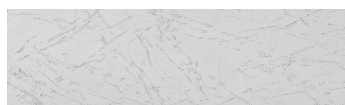

Struktura:
**Wave **
Barva:
Chicago Grey

Speciální efekt pohledového betonu

Sand texture in Tokyo Graphite colour

Winter texture in Sydney Light colour

Ocean texture in Chicago Grey colour

Desert texture in Tokyo Graphite colour

Snow texture in Sydney Light colour

Cloud texture in Chicago Grey colour

Autumn texture in Chicago Grey and Tokyo Graphite colours

Frost texture in Tokyo Graphite and Sydney Light colours

Více informací o omítkách a barvách naleznete na