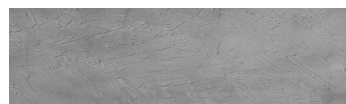

Struktura:
**Wave **
Barva:
Chicago Grey

Speciální efekt pohledového betonu

Sand texture in Tokyo Graphite colour

Winter texture in Sydney Light colour

Ocean texture in Chicago Grey colour

Desert texture in Tokyo Graphite colour

Snow texture in Sydney Light colour

Cloud texture in Chicago Grey colour

Autumn texture in Chicago Grey and Tokyo Graphite colours

Frost texture in Tokyo Graphite and Sydney Light colours

Více informací o omítkách a barvách naleznete na

Wind texture in Chicago Grey colour

Ice texture in Sydney Light colour

Lake texture in Sydney Light colour

Storm texture in Tokyo Graphite and Sydney Light colours

Rock texture in Sydney Light and Tokyo Graphite colours