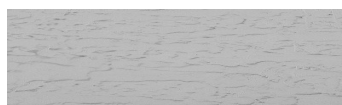

Struktura:
**Wave **
Barva:
Chicago Grey

Speciální efekt pohledového betonu

Sand texture in Tokyo Graphite colour

Winter texture in Sydney Light colour

Ocean texture in Chicago Grey colour

Desert texture in Tokyo Graphite colour

Snow texture in Sydney Light colour

Cloud texture in Chicago Grey colour

Autumn texture in Chicago Grey and Tokyo Graphite colours

Frost texture in Tokyo Graphite and Sydney Light colours

Více informací o omítkách a barvách naleznete na