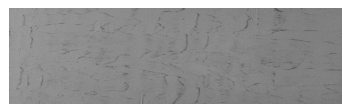

**Struktura:****Frost****Barva: Tokyo****Graphite a Sydney****Light****Speciální efekt pohledového betonu**

Sand texture in Tokyo Graphite colour

Winter texture in Sydney Light colour

Ocean texture in Chicago Grey colour

Desert texture in Tokyo Graphite colour

Snow texture in Sydney Light colour

Cloud texture in Chicago Grey colour

Autumn texture in Chicago Grey and
Tokyo Graphite colours

Wave texture in Chicago Grey colour