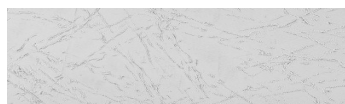

**Struktura:****Frost****Barva: Tokyo****Graphite a Sydney****Light****Speciální efekt pohledového betonu**

Sand texture in Tokyo Graphite colour

Winter texture in Sydney Light colour

Ocean texture in Chicago Grey colour

Desert texture in Tokyo Graphite colour

Snow texture in Sydney Light colour

Cloud texture in Chicago Grey colour

Autumn texture in Chicago Grey and
Tokyo Graphite colours

Wave texture in Chicago Grey colour