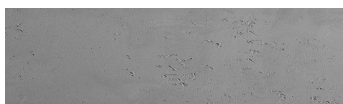

**Struktura:****Frost****Barva: Tokyo****Graphite a Sydney****Light****Speciální efekt pohledového betonu**

Sand texture in Tokyo Graphite colour

Winter texture in Sydney Light colour

Ocean texture in Chicago Grey colour

Desert texture in Tokyo Graphite colour

Snow texture in Sydney Light colour

Cloud texture in Chicago Grey colour

Autumn texture in Chicago Grey and
Tokyo Graphite colours

Wave texture in Chicago Grey colour