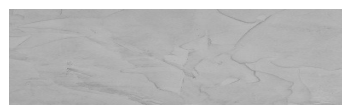

**Struktura:****Frost****Barva: Tokyo****Graphite a Sydney****Light****Speciální efekt pohledového betonu**

Sand texture in Tokyo Graphite colour

Winter texture in Sydney Light colour

Ocean texture in Chicago Grey colour

Desert texture in Tokyo Graphite colour

Snow texture in Sydney Light colour

Cloud texture in Chicago Grey colour

Autumn texture in Chicago Grey and
Tokyo Graphite colours

Wave texture in Chicago Grey colour