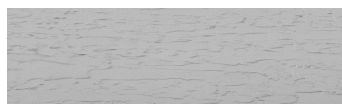

**Struktura:****Frost****Barva: Tokyo****Graphite a Sydney****Light****Speciální efekt pohledového betonu**

Sand texture in Tokyo Graphite colour

Winter texture in Sydney Light colour

Ocean texture in Chicago Grey colour

Desert texture in Tokyo Graphite colour

Snow texture in Sydney Light colour

Cloud texture in Chicago Grey colour

Autumn texture in Chicago Grey and
Tokyo Graphite colours

Wave texture in Chicago Grey colour

Wind texture in Chicago Grey colour

Ice texture in Sydney Light colour

Lake texture in Sydney Light colour

Storm texture in Tokyo Graphite and Sydney Light colours

Rock texture in Sydney Light and Tokyo Graphite colours