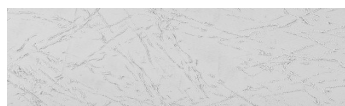

**Struktura:****Frost****Barva: Tokyo****Graphite a Sydney****Light****Speciální efekt pohledového betonu**

Sand texture in Tokyo Graphite colour

Winter texture in Sydney Light colour

Ocean texture in Chicago Grey colour

Desert texture in Tokyo Graphite colour

Snow texture in Sydney Light colour

Cloud texture in Chicago Grey colour

Autumn texture in Chicago Grey and
Tokyo Graphite colours

Wave texture in Chicago Grey colour