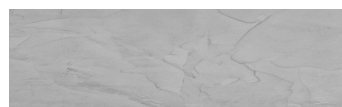

**Struktura:****Frost****Barva: Tokyo****Graphite a Sydney****Light****Speciální efekt pohledového betonu**

Sand texture in Tokyo Graphite colour

Winter texture in Sydney Light colour

Ocean texture in Chicago Grey colour

Desert texture in Tokyo Graphite colour

Snow texture in Sydney Light colour

Cloud texture in Chicago Grey colour

Autumn texture in Chicago Grey and
Tokyo Graphite colours

Wave texture in Chicago Grey colour