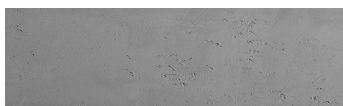

**Struktura:****Frost****Barva: Tokyo****Graphite a Sydney****Light****Speciální efekt pohledového betonu**

Sand texture in Tokyo Graphite colour

Winter texture in Sydney Light colour

Ocean texture in Chicago Grey colour

Desert texture in Tokyo Graphite colour

Snow texture in Sydney Light colour

Cloud texture in Chicago Grey colour

Autumn texture in Chicago Grey and
Tokyo Graphite colours

Wave texture in Chicago Grey colour