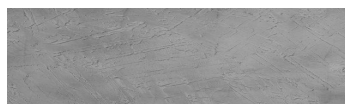

**Struktura:****Frost****Barva: Tokyo****Graphite a Sydney****Light****Speciální efekt pohledového betonu**

Sand texture in Tokyo Graphite colour

Winter texture in Sydney Light colour

Ocean texture in Chicago Grey colour

Desert texture in Tokyo Graphite colour

Snow texture in Sydney Light colour

Cloud texture in Chicago Grey colour

Autumn texture in Chicago Grey and
Tokyo Graphite colours

Wave texture in Chicago Grey colour

Wind texture in Chicago Grey colour

Ice texture in Sydney Light colour

Lake texture in Sydney Light colour

Storm texture in Tokyo Graphite and Sydney Light colours

Rock texture in Sydney Light and Tokyo Graphite colours