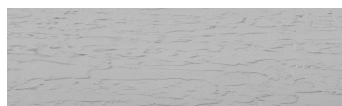

**Struktura:****Frost****Barva: Tokyo****Graphite a Sydney****Light****Speciální efekt pohledového betonu**

Sand texture in Tokyo Graphite colour

Winter texture in Sydney Light colour

Ocean texture in Chicago Grey colour

Desert texture in Tokyo Graphite colour

Snow texture in Sydney Light colour

Cloud texture in Chicago Grey colour

Autumn texture in Chicago Grey and
Tokyo Graphite colours

Wave texture in Chicago Grey colour

Wind texture in Chicago Grey colour

Ice texture in Sydney Light colour

Lake texture in Sydney Light colour

Storm texture in Tokyo Graphite and Sydney Light colours

Rock texture in Sydney Light and Tokyo Graphite colours