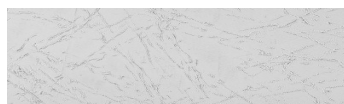

**Struktura:****Frost****Barva: Tokyo****Graphite a Sydney****Light****Speciální efekt pohledového betonu**

Sand texture in Tokyo Graphite colour

Winter texture in Sydney Light colour

Ocean texture in Chicago Grey colour

Desert texture in Tokyo Graphite colour

Snow texture in Sydney Light colour

Cloud texture in Chicago Grey colour

Autumn texture in Chicago Grey and  
Tokyo Graphite colours

Wave texture in Chicago Grey colour