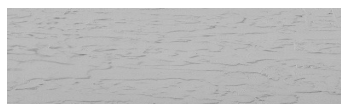

**Struktura:****Frost****Barva: Tokyo****Graphite a Sydney****Light****Speciální efekt pohledového betonu**

Sand texture in Tokyo Graphite colour

Winter texture in Sydney Light colour

Ocean texture in Chicago Grey colour

Desert texture in Tokyo Graphite colour

Snow texture in Sydney Light colour

Cloud texture in Chicago Grey colour

Autumn texture in Chicago Grey and  
Tokyo Graphite colours

Wave texture in Chicago Grey colour

Wind texture in Chicago Grey colour

Ice texture in Sydney Light colour

Lake texture in Sydney Light colour

Storm texture in Tokyo Graphite and Sydney Light colours

Rock texture in Sydney Light and Tokyo Graphite colours