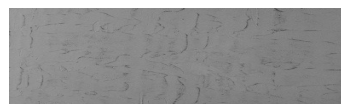

**Struktura:****Frost****Barva: Tokyo****Graphite a Sydney****Light****Speciální efekt pohledového betonu**

Sand texture in Tokyo Graphite colour

Winter texture in Sydney Light colour

Ocean texture in Chicago Grey colour

Desert texture in Tokyo Graphite colour

Snow texture in Sydney Light colour

Cloud texture in Chicago Grey colour

Autumn texture in Chicago Grey and  
Tokyo Graphite colours

Wave texture in Chicago Grey colour