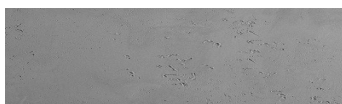

**Struktura:****Frost****Barva: Tokyo****Graphite a Sydney****Light****Speciální efekt pohledového betonu**

Sand texture in Tokyo Graphite colour

Winter texture in Sydney Light colour

Ocean texture in Chicago Grey colour

Desert texture in Tokyo Graphite colour

Snow texture in Sydney Light colour

Cloud texture in Chicago Grey colour

Autumn texture in Chicago Grey and  
Tokyo Graphite colours

Wave texture in Chicago Grey colour