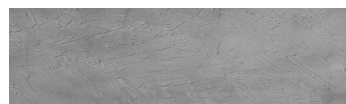

**Struktura:****Frost****Barva: Tokyo****Graphite a Sydney****Light****Speciální efekt pohledového betonu**

Sand texture in Tokyo Graphite colour

Winter texture in Sydney Light colour

Ocean texture in Chicago Grey colour

Desert texture in Tokyo Graphite colour

Snow texture in Sydney Light colour

Cloud texture in Chicago Grey colour

Autumn texture in Chicago Grey and  
Tokyo Graphite colours

Wave texture in Chicago Grey colour

Wind texture in Chicago Grey colour

Ice texture in Sydney Light colour

Lake texture in Sydney Light colour

Storm texture in Tokyo Graphite and Sydney Light colours

Rock texture in Sydney Light and Tokyo Graphite colours