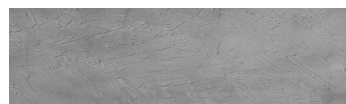

**Struktura:****Frost****Barva: Tokyo****Graphite a Sydney****Light****Speciální efekt pohledového betonu**

Sand texture in Tokyo Graphite colour

Winter texture in Sydney Light colour

Ocean texture in Chicago Grey colour

Desert texture in Tokyo Graphite colour

Snow texture in Sydney Light colour

Cloud texture in Chicago Grey colour

Autumn texture in Chicago Grey and
Tokyo Graphite colours

Wave texture in Chicago Grey colour

Wind texture in Chicago Grey colour

Ice texture in Sydney Light colour

Lake texture in Sydney Light colour

Storm texture in Tokyo Graphite and Sydney Light colours

Rock texture in Sydney Light and Tokyo Graphite colours