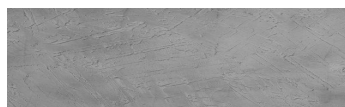

Struktura: Autumn
Barva: Chicago Grey
a Tokyo Graphite

Speciální efekt pohledového betonu

Sand texture in Tokyo Graphite colour

Winter texture in Sydney Light colour

Ocean texture in Chicago Grey colour

Desert texture in Tokyo Graphite colour

Snow texture in Sydney Light colour

Cloud texture in Chicago Grey colour

Frost texture in Tokyo Graphite and
Sydney Light colours

Wave texture in Chicago Grey colour

Více informací o omítkách a barvách naleznete na

Wind texture in Chicago Grey colour

Ice texture in Sydney Light colour

Lake texture in Sydney Light colour

Storm texture in Tokyo Graphite and Sydney Light colours

Rock texture in Sydney Light and Tokyo Graphite colours