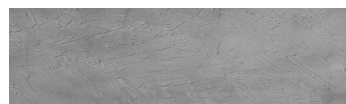

Struktura: Autumn
Barva: Chicago Grey
a Tokyo Graphite

Speciální efekt pohledového betonu

Sand texture in Tokyo Graphite colour

Winter texture in Sydney Light colour

Ocean texture in Chicago Grey colour

Desert texture in Tokyo Graphite colour

Snow texture in Sydney Light colour

Cloud texture in Chicago Grey colour

Frost texture in Tokyo Graphite and Sydney Light colours

Wave texture in Chicago Grey colour

Více informací o omítkách a barvách naleznete na

Wind texture in Chicago Grey colour

Ice texture in Sydney Light colour

Lake texture in Sydney Light colour

Storm texture in Tokyo Graphite and Sydney Light colours

Rock texture in Sydney Light and Tokyo Graphite colours