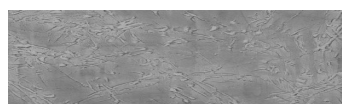

Struktura: Autumn
Barva: Chicago Grey
a Tokyo Graphite

Speciální efekt pohledového betonu

Sand texture in Tokyo Graphite colour

Winter texture in Sydney Light colour

Ocean texture in Chicago Grey colour

Desert texture in Tokyo Graphite colour

Snow texture in Sydney Light colour

Cloud texture in Chicago Grey colour

Frost texture in Tokyo Graphite and Sydney Light colours

Wave texture in Chicago Grey colour

Více informací o omítkách a barvách naleznete na

Wind texture in Chicago Grey colour

Ice texture in Sydney Light colour

Lake texture in Sydney Light colour

Storm texture in Tokyo Graphite and Sydney Light colours

Rock texture in Sydney Light and Tokyo Graphite colours