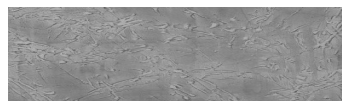

Struktura: Autumn
Barva: Chicago Grey
a Tokyo Graphite

Speciální efekt pohledového betonu

Sand texture in Tokyo Graphite colour

Winter texture in Sydney Light colour

Ocean texture in Chicago Grey colour

Desert texture in Tokyo Graphite colour

Snow texture in Sydney Light colour

Cloud texture in Chicago Grey colour

Frost texture in Tokyo Graphite and
Sydney Light colours

Wave texture in Chicago Grey colour

Více informací o omítkách a barvách naleznete na

Wind texture in Chicago Grey colour

Ice texture in Sydney Light colour

Lake texture in Sydney Light colour

Storm texture in Tokyo Graphite and Sydney Light colours

Rock texture in Sydney Light and Tokyo Graphite colours