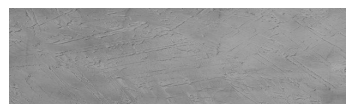

Struktura:
Cloud; **Barva:**
Chicago Grey

Speciální efekt pohledového betonu

Sand texture in Tokyo Graphite colour

Winter texture in Sydney Light colour

Ocean texture in Chicago Grey colour

Desert texture in Tokyo Graphite colour

Snow texture in Sydney Light colour

Autumn texture in Chicago Grey and Tokyo Graphite colours

Frost texture in Tokyo Graphite and Sydney Light colours

Wave texture in Chicago Grey colour

Více informací o omítkách a barvách naleznete na

Wind texture in Chicago Grey colour

Ice texture in Sydney Light colour

Lake texture in Sydney Light colour

Storm texture in Tokyo Graphite and Sydney Light colours

Rock texture in Sydney Light and Tokyo Graphite colours