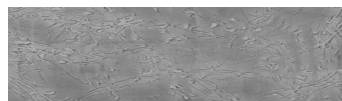

Struktura:
Cloud; **Barva:**
Chicago Grey

Speciální efekt pohledového betonu

Sand texture in Tokyo Graphite colour

Winter texture in Sydney Light colour

Ocean texture in Chicago Grey colour

Desert texture in Tokyo Graphite colour

Snow texture in Sydney Light colour

Autumn texture in Chicago Grey and Tokyo Graphite colours

Frost texture in Tokyo Graphite and Sydney Light colours

Wave texture in Chicago Grey colour

Více informací o omítkách a barvách naleznete na

Wind texture in Chicago Grey colour

Ice texture in Sydney Light colour

Lake texture in Sydney Light colour

Storm texture in Tokyo Graphite and Sydney Light colours

Rock texture in Sydney Light and Tokyo Graphite colours