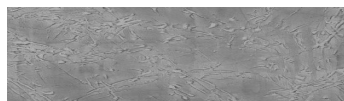

Struktura:
Cloud; **Barva:**
Chicago Grey

Speciální efekt pohledového betonu

Sand texture in Tokyo Graphite colour

Winter texture in Sydney Light colour

Ocean texture in Chicago Grey colour

Desert texture in Tokyo Graphite colour

Snow texture in Sydney Light colour

Autumn texture in Chicago Grey and Tokyo Graphite colours

Frost texture in Tokyo Graphite and Sydney Light colours

Wave texture in Chicago Grey colour

Více informací o omítkách a barvách naleznete na

Wind texture in Chicago Grey colour

Ice texture in Sydney Light colour

Lake texture in Sydney Light colour

Storm texture in Tokyo Graphite and Sydney Light colours

Rock texture in Sydney Light and Tokyo Graphite colours