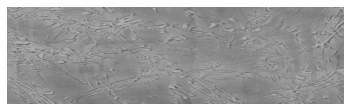

Struktura:
Cloud; **Barva:**
Chicago Grey

Speciální efekt pohledového betonu

Sand texture in Tokyo Graphite colour

Winter texture in Sydney Light colour

Ocean texture in Chicago Grey colour

Desert texture in Tokyo Graphite colour

Snow texture in Sydney Light colour

Autumn texture in Chicago Grey and Tokyo Graphite colours

Frost texture in Tokyo Graphite and Sydney Light colours

Wave texture in Chicago Grey colour

Více informací o omítkách a barvách naleznete na

Wind texture in Chicago Grey colour

Ice texture in Sydney Light colour

Lake texture in Sydney Light colour

Storm texture in Tokyo Graphite and Sydney Light colours

Rock texture in Sydney Light and Tokyo Graphite colours