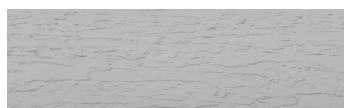

Struktura:
Cloud; **Barva:**
Chicago Grey

Speciální efekt pohledového betonu

Sand texture in Tokyo Graphite colour

Winter texture in Sydney Light colour

Ocean texture in Chicago Grey colour

Desert texture in Tokyo Graphite colour

Snow texture in Sydney Light colour

Autumn texture in Chicago Grey and Tokyo Graphite colours

Frost texture in Tokyo Graphite and Sydney Light colours

Wave texture in Chicago Grey colour

Více informací o omítkách a barvách naleznete na

Wind texture in Chicago Grey colour

Ice texture in Sydney Light colour

Lake texture in Sydney Light colour

Storm texture in Tokyo Graphite and Sydney Light colours

Rock texture in Sydney Light and Tokyo Graphite colours