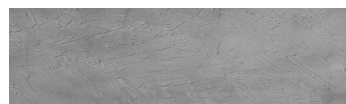

**Struktura:**  
**Snow&nbsp;**  
**Barva:**  
**Sydney Light**

**Speciální efekt pohledového betonu**

Sand texture in Tokyo Graphite colour

Winter texture in Sydney Light colour

Ocean texture in Chicago Grey colour

Desert texture in Tokyo Graphite colour

Cloud texture in Chicago Grey colour

Autumn texture in Chicago Grey and  
Tokyo Graphite coloursFrost texture in Tokyo Graphite and  
Sydney Light colours

Wave texture in Chicago Grey colour

Wind texture in Chicago Grey colour

Ice texture in Sydney Light colour

Lake texture in Sydney Light colour

Storm texture in Tokyo Graphite and Sydney Light colours

Rock texture in Sydney Light and Tokyo Graphite colours