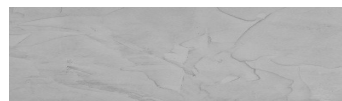

**Struktura:**  
**Snow&nbsp;**  
**Barva:**  
**Sydney Light**

**Speciální efekt pohledového betonu**

Sand texture in Tokyo Graphite colour

Winter texture in Sydney Light colour

Ocean texture in Chicago Grey colour

Desert texture in Tokyo Graphite colour

Cloud texture in Chicago Grey colour

Autumn texture in Chicago Grey and  
Tokyo Graphite coloursFrost texture in Tokyo Graphite and  
Sydney Light colours

Wave texture in Chicago Grey colour