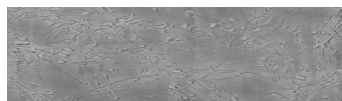

Struktura:
**Snow **
Barva:
Sydney Light

Speciální efekt pohledového betonu

Sand texture in Tokyo Graphite colour

Winter texture in Sydney Light colour

Ocean texture in Chicago Grey colour

Desert texture in Tokyo Graphite colour

Cloud texture in Chicago Grey colour

Autumn texture in Chicago Grey and Tokyo Graphite colours

Frost texture in Tokyo Graphite and Sydney Light colours

Wave texture in Chicago Grey colour

Více informací o omítkách a barvách naleznete na

Wind texture in Chicago Grey colour

Ice texture in Sydney Light colour

Lake texture in Sydney Light colour

Storm texture in Tokyo Graphite and Sydney Light colours

Rock texture in Sydney Light and Tokyo Graphite colours