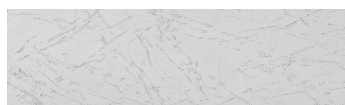

**Struktura:**  
**Snow&nbsp;**  
**Barva:**  
**Sydney Light**

**Speciální efekt pohledového betonu**

Sand texture in Tokyo Graphite colour

Winter texture in Sydney Light colour

Ocean texture in Chicago Grey colour

Desert texture in Tokyo Graphite colour

Cloud texture in Chicago Grey colour

Autumn texture in Chicago Grey and  
Tokyo Graphite coloursFrost texture in Tokyo Graphite and  
Sydney Light colours

Wave texture in Chicago Grey colour