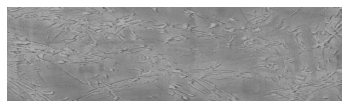

**Struktura:**  
**Snow&nbsp;**  
**Barva:**  
**Sydney Light**

**Speciální efekt pohledového betonu**

Sand texture in Tokyo Graphite colour

Winter texture in Sydney Light colour

Ocean texture in Chicago Grey colour

Desert texture in Tokyo Graphite colour

Cloud texture in Chicago Grey colour

Autumn texture in Chicago Grey and  
Tokyo Graphite coloursFrost texture in Tokyo Graphite and  
Sydney Light colours

Wave texture in Chicago Grey colour

Wind texture in Chicago Grey colour

Ice texture in Sydney Light colour

Lake texture in Sydney Light colour

Storm texture in Tokyo Graphite and Sydney Light colours

Rock texture in Sydney Light and Tokyo Graphite colours