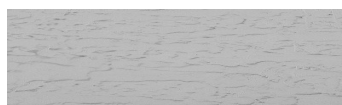

**Struktura:**  
**Snow&nbsp;**  
**Barva:**  
**Sydney Light**

**Speciální efekt pohledového betonu**

Sand texture in Tokyo Graphite colour

Winter texture in Sydney Light colour

Ocean texture in Chicago Grey colour

Desert texture in Tokyo Graphite colour

Cloud texture in Chicago Grey colour

Autumn texture in Chicago Grey and  
Tokyo Graphite coloursFrost texture in Tokyo Graphite and  
Sydney Light colours

Wave texture in Chicago Grey colour