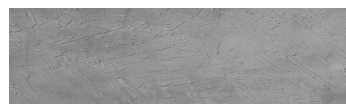

Struktura:
Snow **Barva:**
Sydney Light

Speciální efekt pohledového betonu

Sand texture in Tokyo Graphite colour

Winter texture in Sydney Light colour

Ocean texture in Chicago Grey colour

Desert texture in Tokyo Graphite colour

Cloud texture in Chicago Grey colour

Autumn texture in Chicago Grey and Tokyo Graphite colours

Frost texture in Tokyo Graphite and Sydney Light colours

Wave texture in Chicago Grey colour

Více informací o omítkách a barvách naleznete na

Wind texture in Chicago Grey colour

Ice texture in Sydney Light colour

Lake texture in Sydney Light colour

Storm texture in Tokyo Graphite and Sydney Light colours

Rock texture in Sydney Light and Tokyo Graphite colours