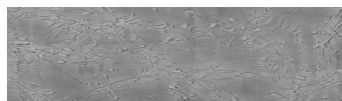

Struktura:
Snow **Barva:**
Sydney Light

Speciální efekt pohledového betonu

Sand texture in Tokyo Graphite colour

Winter texture in Sydney Light colour

Ocean texture in Chicago Grey colour

Desert texture in Tokyo Graphite colour

Cloud texture in Chicago Grey colour

Autumn texture in Chicago Grey and Tokyo Graphite colours

Frost texture in Tokyo Graphite and Sydney Light colours

Wave texture in Chicago Grey colour

Více informací o omítkách a barvách naleznete na

Wind texture in Chicago Grey colour

Ice texture in Sydney Light colour

Lake texture in Sydney Light colour

Storm texture in Tokyo Graphite and Sydney Light colours

Rock texture in Sydney Light and Tokyo Graphite colours