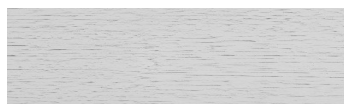

Struktura:
**Snow **
Barva:
Sydney Light

Speciální efekt pohledového betonu

Sand texture in Tokyo Graphite colour

Winter texture in Sydney Light colour

Ocean texture in Chicago Grey colour

Desert texture in Tokyo Graphite colour

Cloud texture in Chicago Grey colour

Autumn texture in Chicago Grey and Tokyo Graphite colours

Frost texture in Tokyo Graphite and Sydney Light colours

Wave texture in Chicago Grey colour

Více informací o omítkách a barvách naleznete na

Wind texture in Chicago Grey colour

Ice texture in Sydney Light colour

Lake texture in Sydney Light colour

Storm texture in Tokyo Graphite and Sydney Light colours

Rock texture in Sydney Light and Tokyo Graphite colours