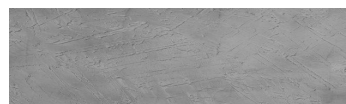

Struktura:
**Snow **
Barva:
Sydney Light

Speciální efekt pohledového betonu

Sand texture in Tokyo Graphite colour

Winter texture in Sydney Light colour

Ocean texture in Chicago Grey colour

Desert texture in Tokyo Graphite colour

Cloud texture in Chicago Grey colour

Autumn texture in Chicago Grey and Tokyo Graphite colours

Frost texture in Tokyo Graphite and Sydney Light colours

Wave texture in Chicago Grey colour

Více informací o omítkách a barvách naleznete na

Wind texture in Chicago Grey colour

Ice texture in Sydney Light colour

Lake texture in Sydney Light colour

Storm texture in Tokyo Graphite and Sydney Light colours

Rock texture in Sydney Light and Tokyo Graphite colours