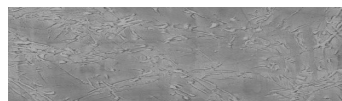

**Struktura:****Desert****Tokyo Graphite****Speciální efekt pohledového betonu**

Sand texture in Tokyo Graphite colour

Winter texture in Sydney Light colour

Ocean texture in Chicago Grey colour

Snow texture in Sydney Light colour

Cloud texture in Chicago Grey colour

Autumn texture in Chicago Grey and Tokyo Graphite colours

Frost texture in Tokyo Graphite and Sydney Light colours

Wave texture in Chicago Grey colour

Více informací o omítkách a barvách naleznete na

Wind texture in Chicago Grey colour

Ice texture in Sydney Light colour

Lake texture in Sydney Light colour

Storm texture in Tokyo Graphite and Sydney Light colours

Rock texture in Sydney Light and Tokyo Graphite colours