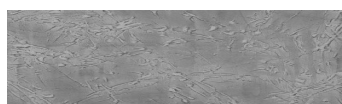

**Struktura:****Desert&nbsp;  Barva:****Tokyo Graphite****Speciální efekt pohledového betonu**

Sand texture in Tokyo Graphite colour

Winter texture in Sydney Light colour

Ocean texture in Chicago Grey colour

Snow texture in Sydney Light colour

Cloud texture in Chicago Grey colour

Autumn texture in Chicago Grey and Tokyo Graphite colours

Frost texture in Tokyo Graphite and Sydney Light colours

Wave texture in Chicago Grey colour

Wind texture in Chicago Grey colour

Ice texture in Sydney Light colour

Lake texture in Sydney Light colour

Storm texture in Tokyo Graphite and Sydney Light colours

Rock texture in Sydney Light and Tokyo Graphite colours