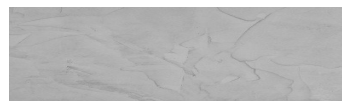

**Struktura:****Desert&nbsp;  Barva:****Tokyo Graphite****Speciální efekt pohledového betonu**

Sand texture in Tokyo Graphite colour

Winter texture in Sydney Light colour

Ocean texture in Chicago Grey colour

Snow texture in Sydney Light colour

Cloud texture in Chicago Grey colour

Autumn texture in Chicago Grey and Tokyo Graphite colours

Frost texture in Tokyo Graphite and Sydney Light colours

Wave texture in Chicago Grey colour