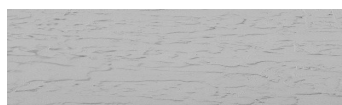

**Struktura:****Desert&nbsp;  Barva:****Tokyo Graphite****Speciální efekt pohledového betonu**

Sand texture in Tokyo Graphite colour

Winter texture in Sydney Light colour

Ocean texture in Chicago Grey colour

Snow texture in Sydney Light colour

Cloud texture in Chicago Grey colour

Autumn texture in Chicago Grey and Tokyo Graphite colours

Frost texture in Tokyo Graphite and Sydney Light colours

Wave texture in Chicago Grey colour