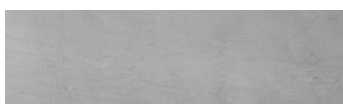

**Struktura:****Desert&nbsp;  Barva:****Tokyo Graphite****Speciální efekt pohledového betonu**

Sand texture in Tokyo Graphite colour

Winter texture in Sydney Light colour

Ocean texture in Chicago Grey colour

Snow texture in Sydney Light colour

Cloud texture in Chicago Grey colour

Autumn texture in Chicago Grey and Tokyo Graphite colours

Frost texture in Tokyo Graphite and Sydney Light colours

Wave texture in Chicago Grey colour