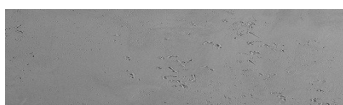

**Struktura:****Desert&nbsp;  Barva:****Tokyo Graphite****Speciální efekt pohledového betonu**

Sand texture in Tokyo Graphite colour

Winter texture in Sydney Light colour

Ocean texture in Chicago Grey colour

Snow texture in Sydney Light colour

Cloud texture in Chicago Grey colour

Autumn texture in Chicago Grey and Tokyo Graphite colours

Frost texture in Tokyo Graphite and Sydney Light colours

Wave texture in Chicago Grey colour