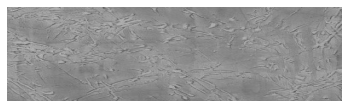

**Struktura:****Desert&nbsp;  Barva:****Tokyo Graphite****Speciální efekt pohledového betonu**

Sand texture in Tokyo Graphite colour

Winter texture in Sydney Light colour

Ocean texture in Chicago Grey colour

Snow texture in Sydney Light colour

Cloud texture in Chicago Grey colour

Autumn texture in Chicago Grey and Tokyo Graphite colours

Frost texture in Tokyo Graphite and Sydney Light colours

Wave texture in Chicago Grey colour

Wind texture in Chicago Grey colour

Ice texture in Sydney Light colour

Lake texture in Sydney Light colour

Storm texture in Tokyo Graphite and Sydney Light colours

Rock texture in Sydney Light and Tokyo Graphite colours