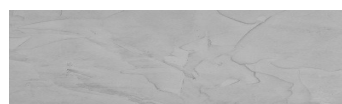

**Struktura:****Desert&nbsp;  Barva:****Tokyo Graphite****Speciální efekt pohledového betonu**

Sand texture in Tokyo Graphite colour

Winter texture in Sydney Light colour

Ocean texture in Chicago Grey colour

Snow texture in Sydney Light colour

Cloud texture in Chicago Grey colour

Autumn texture in Chicago Grey and Tokyo Graphite colours

Frost texture in Tokyo Graphite and Sydney Light colours

Wave texture in Chicago Grey colour