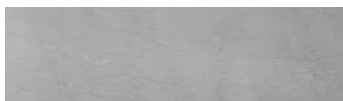

**Struktura:****Desert&nbsp;  Barva:****Tokyo Graphite****Speciální efekt pohledového betonu**

Sand texture in Tokyo Graphite colour

Winter texture in Sydney Light colour

Ocean texture in Chicago Grey colour

Snow texture in Sydney Light colour

Cloud texture in Chicago Grey colour

Autumn texture in Chicago Grey and Tokyo Graphite colours

Frost texture in Tokyo Graphite and Sydney Light colours

Wave texture in Chicago Grey colour