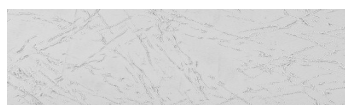

**Struktura:****Desert&nbsp;  Barva:****Tokyo Graphite****Speciální efekt pohledového betonu**

Sand texture in Tokyo Graphite colour

Winter texture in Sydney Light colour

Ocean texture in Chicago Grey colour

Snow texture in Sydney Light colour

Cloud texture in Chicago Grey colour

Autumn texture in Chicago Grey and Tokyo Graphite colours

Frost texture in Tokyo Graphite and Sydney Light colours

Wave texture in Chicago Grey colour