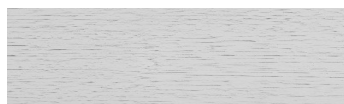

**Struktura:****Ocean Barva:****Chicago Grey****Speciální efekt pohledového betonu**

Sand texture in Tokyo Graphite colour

Winter texture in Sydney Light colour

Desert texture in Tokyo Graphite colour

Snow texture in Sydney Light colour

Cloud texture in Chicago Grey colour

Autumn texture in Chicago Grey and Tokyo Graphite colours

Frost texture in Tokyo Graphite and Sydney Light colours

Wave texture in Chicago Grey colour

Více informací o omítkách a barvách naleznete na

Wind texture in Chicago Grey colour

Ice texture in Sydney Light colour

Lake texture in Sydney Light colour

Storm texture in Tokyo Graphite and Sydney Light colours

Rock texture in Sydney Light and Tokyo Graphite colours