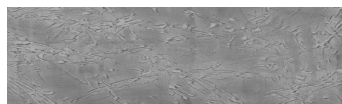

**Struktura:****Ocean Barva:****Chicago Grey****Speciální efekt pohledového betonu**

Sand texture in Tokyo Graphite colour

Winter texture in Sydney Light colour

Desert texture in Tokyo Graphite colour

Snow texture in Sydney Light colour

Cloud texture in Chicago Grey colour

Autumn texture in Chicago Grey and Tokyo Graphite colours

Frost texture in Tokyo Graphite and Sydney Light colours

Wave texture in Chicago Grey colour

Více informací o omítkách a barvách naleznete na

Wind texture in Chicago Grey colour

Ice texture in Sydney Light colour

Lake texture in Sydney Light colour

Storm texture in Tokyo Graphite and Sydney Light colours

Rock texture in Sydney Light and Tokyo Graphite colours