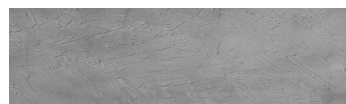

**Struktura:****Ocean Barva:****Chicago Grey****Speciální efekt pohledového betonu**

Sand texture in Tokyo Graphite colour

Winter texture in Sydney Light colour

Desert texture in Tokyo Graphite colour

Snow texture in Sydney Light colour

Cloud texture in Chicago Grey colour

Autumn texture in Chicago Grey and Tokyo Graphite colours

Frost texture in Tokyo Graphite and Sydney Light colours

Wave texture in Chicago Grey colour

Více informací o omítkách a barvách naleznete na

Wind texture in Chicago Grey colour

Ice texture in Sydney Light colour

Lake texture in Sydney Light colour

Storm texture in Tokyo Graphite and Sydney Light colours

Rock texture in Sydney Light and Tokyo Graphite colours