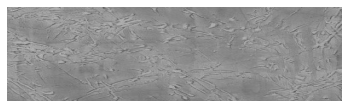

**Struktura:****Ocean Barva:****Chicago Grey****Speciální efekt pohledového betonu**

Sand texture in Tokyo Graphite colour

Winter texture in Sydney Light colour

Desert texture in Tokyo Graphite colour

Snow texture in Sydney Light colour

Cloud texture in Chicago Grey colour

Autumn texture in Chicago Grey and Tokyo Graphite colours

Frost texture in Tokyo Graphite and Sydney Light colours

Wave texture in Chicago Grey colour

Více informací o omítkách a barvách naleznete na

Wind texture in Chicago Grey colour

Ice texture in Sydney Light colour

Lake texture in Sydney Light colour

Storm texture in Tokyo Graphite and Sydney Light colours

Rock texture in Sydney Light and Tokyo Graphite colours