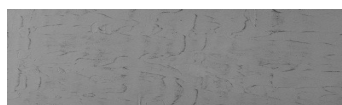

**Struktura:****Ocean&nbsp; Barva:****Chicago Grey****Speciální efekt pohledového betonu**

Sand texture in Tokyo Graphite colour

Winter texture in Sydney Light colour

Desert texture in Tokyo Graphite colour

Snow texture in Sydney Light colour

Cloud texture in Chicago Grey colour

Autumn texture in Chicago Grey and Tokyo Graphite colours

Frost texture in Tokyo Graphite and Sydney Light colours

Wave texture in Chicago Grey colour