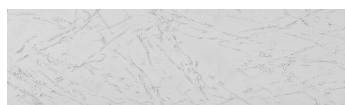

**Struktura:****Ocean&nbsp; Barva:****Chicago Grey****Speciální efekt pohledového betonu**

Sand texture in Tokyo Graphite colour

Winter texture in Sydney Light colour

Desert texture in Tokyo Graphite colour

Snow texture in Sydney Light colour

Cloud texture in Chicago Grey colour

Autumn texture in Chicago Grey and Tokyo Graphite colours

Frost texture in Tokyo Graphite and Sydney Light colours

Wave texture in Chicago Grey colour