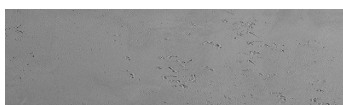

**Struktura:****Ocean&nbsp; Barva:****Chicago Grey****Speciální efekt pohledového betonu**

Sand texture in Tokyo Graphite colour

Winter texture in Sydney Light colour

Desert texture in Tokyo Graphite colour

Snow texture in Sydney Light colour

Cloud texture in Chicago Grey colour

Autumn texture in Chicago Grey and Tokyo Graphite colours

Frost texture in Tokyo Graphite and Sydney Light colours

Wave texture in Chicago Grey colour