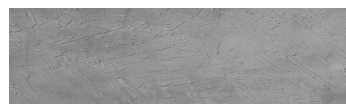

**Struktura:****Ocean&nbsp; Barva:****Chicago Grey****Speciální efekt pohledového betonu**

Sand texture in Tokyo Graphite colour

Winter texture in Sydney Light colour

Desert texture in Tokyo Graphite colour

Snow texture in Sydney Light colour

Cloud texture in Chicago Grey colour

Autumn texture in Chicago Grey and Tokyo Graphite colours

Frost texture in Tokyo Graphite and Sydney Light colours

Wave texture in Chicago Grey colour

Wind texture in Chicago Grey colour

Ice texture in Sydney Light colour

Lake texture in Sydney Light colour

Storm texture in Tokyo Graphite and Sydney Light colours

Rock texture in Sydney Light and Tokyo Graphite colours