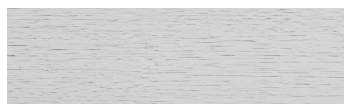

**Struktura:****Ocean&nbsp; Barva:****Chicago Grey****Speciální efekt pohledového betonu**

Sand texture in Tokyo Graphite colour

Winter texture in Sydney Light colour

Desert texture in Tokyo Graphite colour

Snow texture in Sydney Light colour

Cloud texture in Chicago Grey colour

Autumn texture in Chicago Grey and Tokyo Graphite colours

Frost texture in Tokyo Graphite and Sydney Light colours

Wave texture in Chicago Grey colour

Wind texture in Chicago Grey colour

Ice texture in Sydney Light colour

Lake texture in Sydney Light colour

Storm texture in Tokyo Graphite and Sydney Light colours

Rock texture in Sydney Light and Tokyo Graphite colours