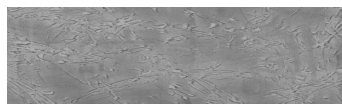

**Struktura:****Ocean&nbsp; Barva:****Chicago Grey****Speciální efekt pohledového betonu**

Sand texture in Tokyo Graphite colour

Winter texture in Sydney Light colour

Desert texture in Tokyo Graphite colour

Snow texture in Sydney Light colour

Cloud texture in Chicago Grey colour

Autumn texture in Chicago Grey and Tokyo Graphite colours

Frost texture in Tokyo Graphite and Sydney Light colours

Wave texture in Chicago Grey colour

Wind texture in Chicago Grey colour

Ice texture in Sydney Light colour

Lake texture in Sydney Light colour

Storm texture in Tokyo Graphite and Sydney Light colours

Rock texture in Sydney Light and Tokyo Graphite colours