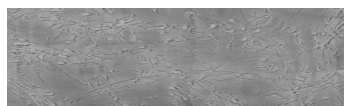

Struktura:
**Sand **
Barva: Tokyo
Graphite

Speciální efekt pohledového betonu

Winter texture in Sydney Light colour

Ocean texture in Chicago Grey colour

Desert texture in Tokyo Graphite colour

Snow texture in Sydney Light colour

Cloud texture in Chicago Grey colour

Autumn texture in Chicago Grey and Tokyo Graphite colours

Frost texture in Tokyo Graphite and Sydney Light colours

Wave texture in Chicago Grey colour

Více informací o omítkách a barvách naleznete na

Wind texture in Chicago Grey colour

Ice texture in Sydney Light colour

Lake texture in Sydney Light colour

Storm texture in Tokyo Graphite and Sydney Light colours

Rock texture in Sydney Light and Tokyo Graphite colours