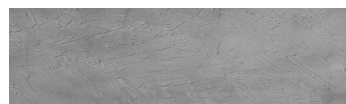

Struktura:
**Sand **
Barva: Tokyo
Graphite

Speciální efekt pohledového betonu

Winter texture in Sydney Light colour

Ocean texture in Chicago Grey colour

Desert texture in Tokyo Graphite colour

Snow texture in Sydney Light colour

Cloud texture in Chicago Grey colour

Autumn texture in Chicago Grey and Tokyo Graphite colours

Frost texture in Tokyo Graphite and Sydney Light colours

Wave texture in Chicago Grey colour

Více informací o omítkách a barvách naleznete na

Wind texture in Chicago Grey colour

Ice texture in Sydney Light colour

Lake texture in Sydney Light colour

Storm texture in Tokyo Graphite and Sydney Light colours

Rock texture in Sydney Light and Tokyo Graphite colours