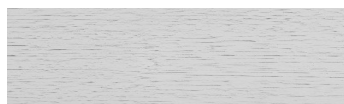

Struktura:
**Sand **
Barva: Tokyo
Graphite

Speciální efekt pohledového betonu

Winter texture in Sydney Light colour

Ocean texture in Chicago Grey colour

Desert texture in Tokyo Graphite colour

Snow texture in Sydney Light colour

Cloud texture in Chicago Grey colour

Autumn texture in Chicago Grey and Tokyo Graphite colours

Frost texture in Tokyo Graphite and Sydney Light colours

Wave texture in Chicago Grey colour

Více informací o omítkách a barvách naleznete na

Wind texture in Chicago Grey colour

Ice texture in Sydney Light colour

Lake texture in Sydney Light colour

Storm texture in Tokyo Graphite and Sydney Light colours

Rock texture in Sydney Light and Tokyo Graphite colours